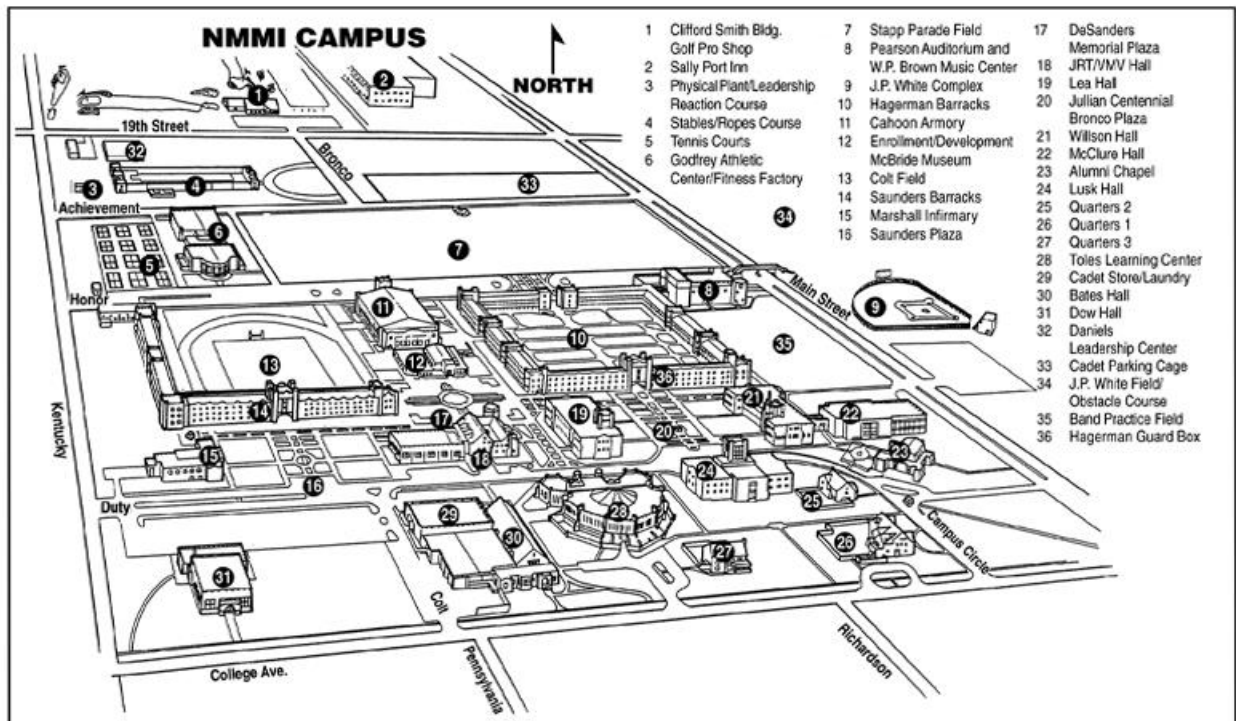

NMMI Campus Map:

NMMI Campus Map Full Color Link: <https://www.nmmi.edu/map/>

Parking Instructions:

Staff & Volunteers- Park on Honor St which is between GAL & McBride Museum (Funk Conf Room).

Busse- should enter from 19th street onto Bronco and turn right on Achievement St to drop off students at GAL. They can then proceed West out onto Kentucky and park in vacant lot.