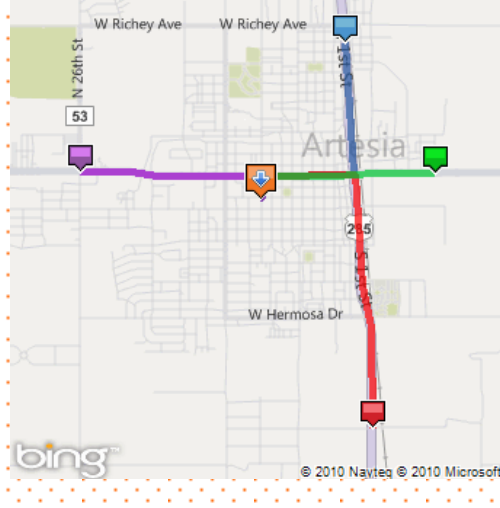

Artesia High School Bulldog Country

[Contact Us](#)

ARTESIA HIGH SCHOOL
1002 W. Richardson
Artesia, NM 88210

Email Address:

[Mr. Thad Phipps, Principal](#)

[Mr. Scotty Stall, Assistant Principal](#)

[Mrs. Anna Kelley, Assistant Principal](#)

Phone: (575) 746-9816

Fax: (575) 746-4365

From the north (on US-285 S / N 1st St)
1. Turn right onto **US-82 West / W Main St** 0.6 mi
2. Turn left onto **S 10th St** 0.2 mi
3. Turn right onto **W Richardson Ave** 0.0 mi
4. Arrive at 1002 W Richardson Ave, Artesia, NM 88210-1859

From the south (on US-285 N / S 1st St / Seven Rivers Hwy)
1. Turn left onto **US-82 West / W Main St** 0.6 mi
2. Turn left onto **S 10th St** 0.2 mi
3. Turn right onto **W Richardson Ave** 0.0 mi
4. Arrive at 1002 W Richardson Ave,

From the east (on US-82 / E Main St)
1. Turn left onto **S 10th St** 0.2 mi
2. Turn right onto **W Richardson Ave** 0.0 mi
3. Arrive at 1002 W Richardson Ave, Artesia, NM 88210-1859 0.0 mi

From the west (on US-82 / W Main St)
1. Turn right onto **S 10th St** 0.2 mi
2. Turn right onto **W Richardson Ave** 0.0 mi
3. Arrive at 1002 W Richardson Ave, Artesia, NM 88210-1859 0.0 mi