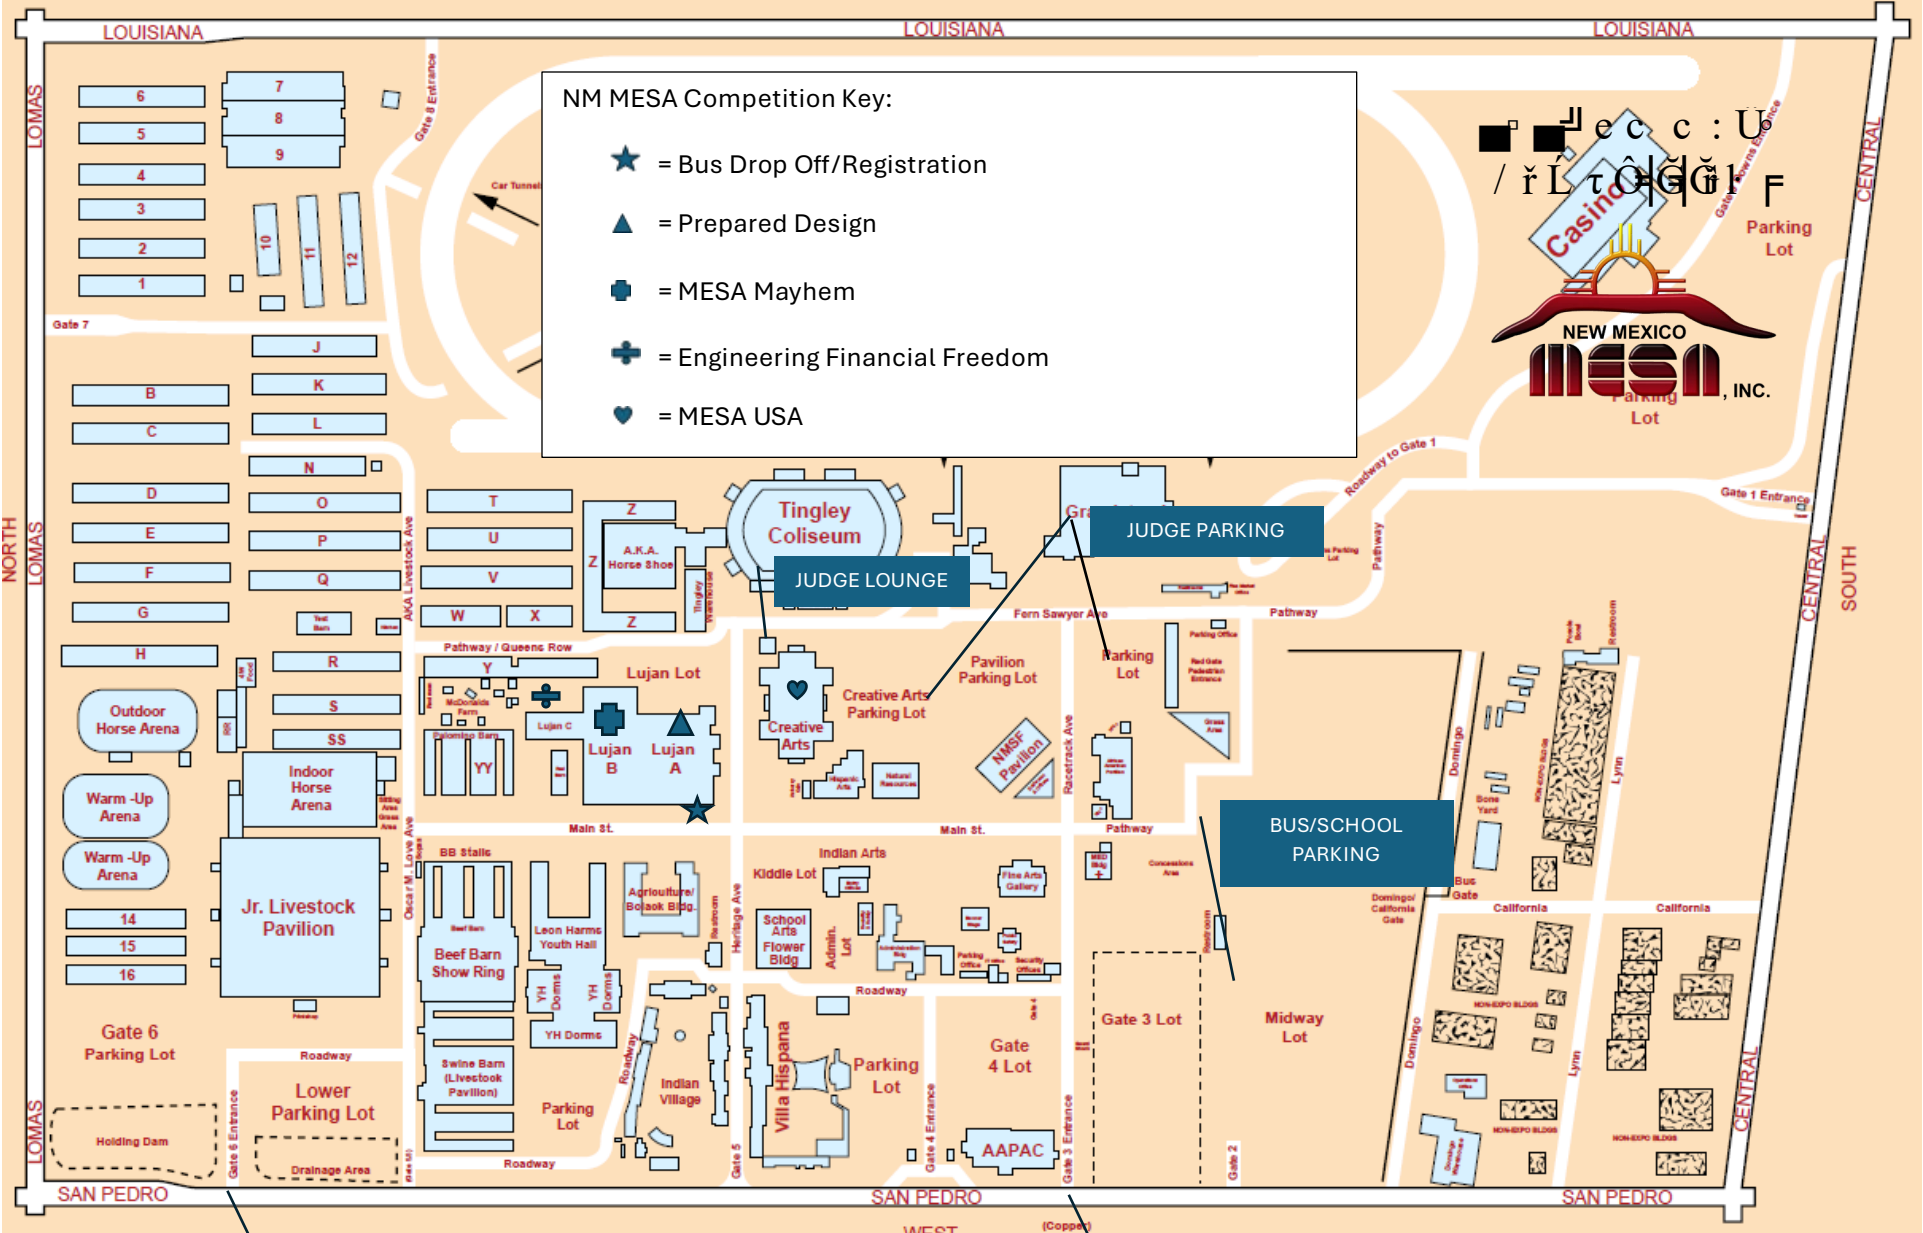

CAMPUS MAP

EAST

LOUISIANA

LOUISIANA

LOUISIANA

NM MESA Competition Key:

- ★ = Bus Drop Off/Registration
- ▲ = Prepared Design
- ⊕ = MESA Mayhem
- ⊕ = Engineering Financial Freedom
- ♥ = MESA USA

BUS ENTRANCE

VEHICLE ENTRANCE

NORTH

SOUTH

LOMAS

CENTRAL

SAN PEDRO

SAN PEDRO

SAN PEDRO

WEST

(Copper)