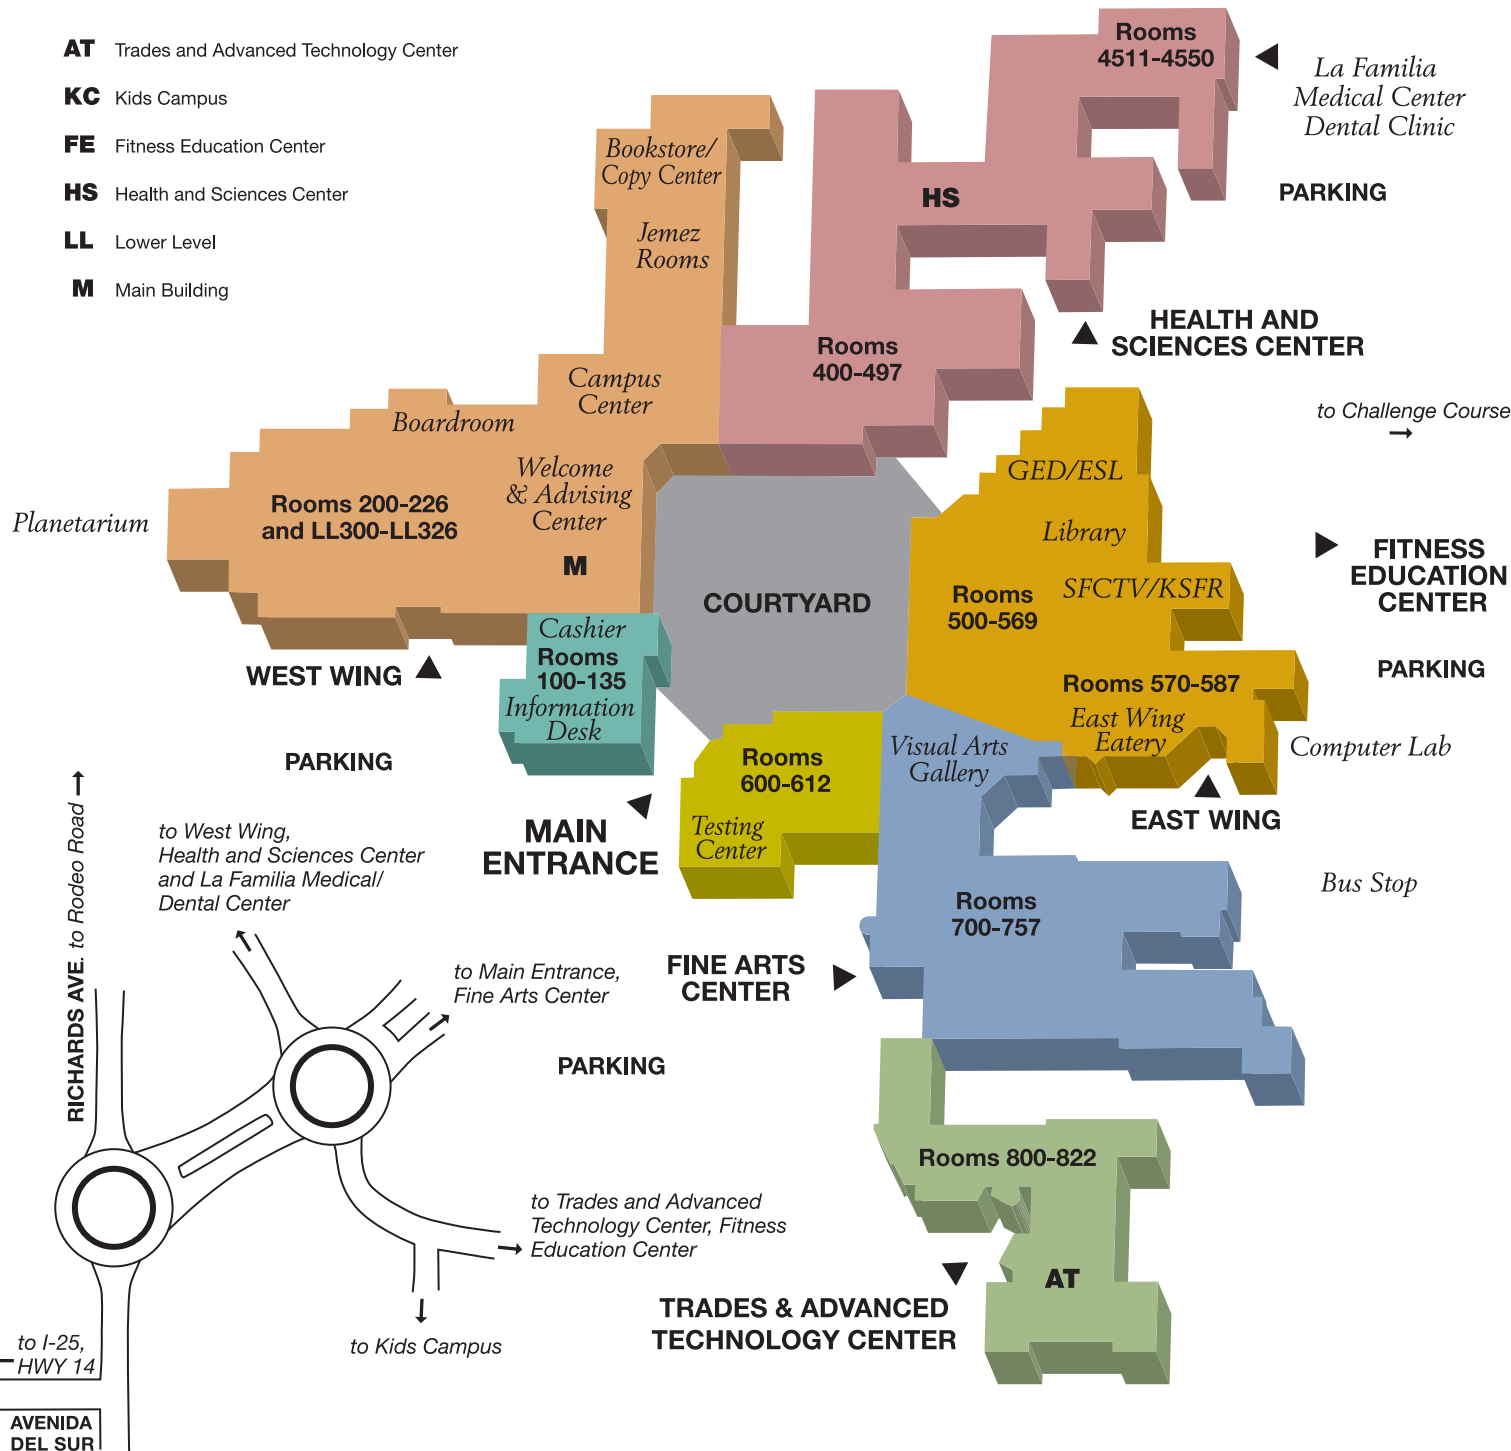

MAIN BUILDING

PARKING

AT Trades and Advanced Technology Center

KC Kids Campus

FE Fitness Education Center

HS Health and Sciences Center

LL Lower Level

M Main Building

KIDS CAMPUS

PARKING

Continuing Education

WILLIAM C. WITTER FITNESS EDUCATION CENTER

PARKING