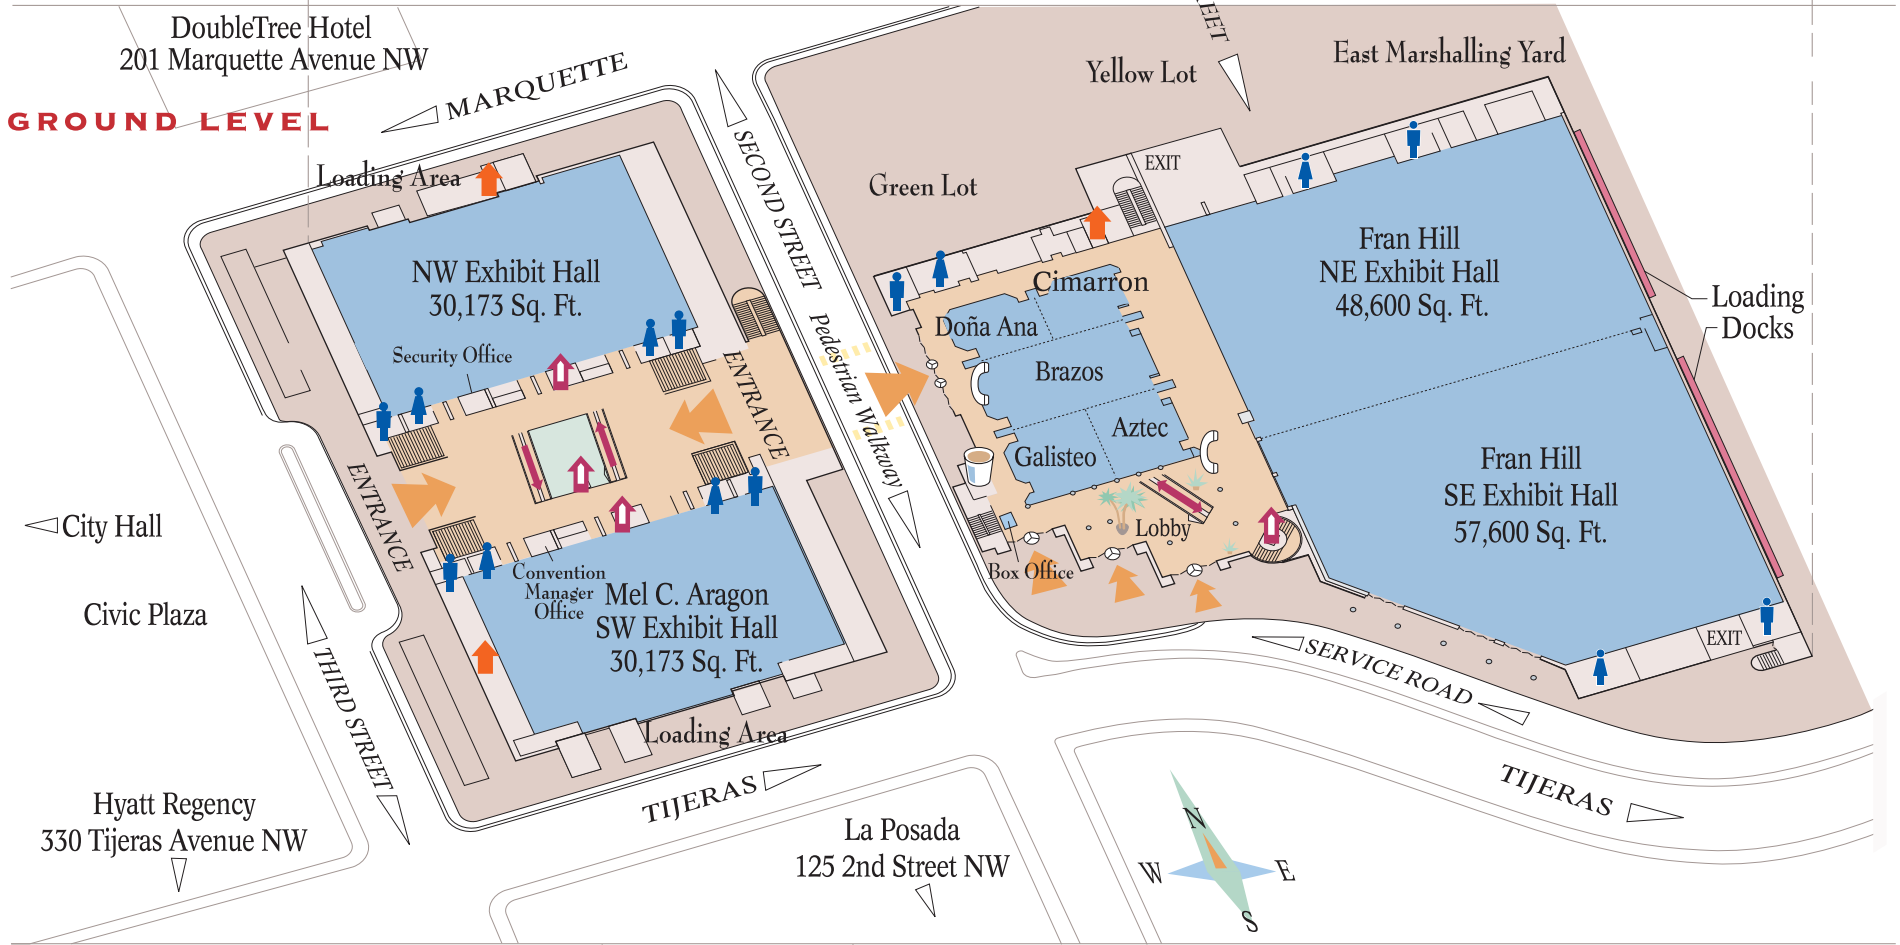

**UPPER LEVEL**

**GROUND LEVEL**

**LOWER LEVEL**

**LEGEND**

- Pedestrian Entrance
- Main Passageways
- Rentable Rooms
- Men's Restroom
- Women's Restroom
- Vending
- Courtesy Phones
- Elevator
- Freight Elevator
- Escalator
- Stairs
- Loading Dock
- All areas of the Albuquerque Convention Center are accessible to people with mobility impairments